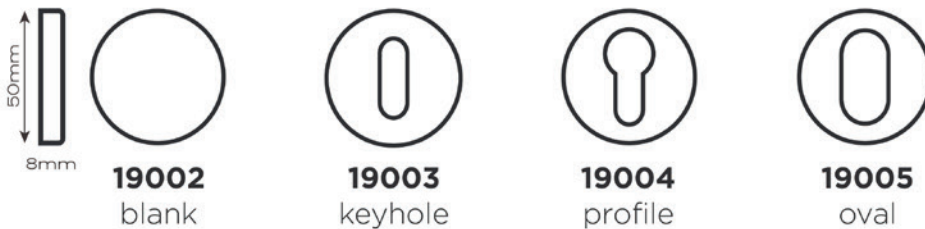

Escutcheons

- 19002 50x8mm aluminium blank escutcheon
- 19003 50x8mm aluminium keyhole escutcheon
- 19004 50x8mm aluminium euro profile escutcheon
- 19005 50x8mm aluminium oval profile escutcheon

- Through fixed roses with lugs
- Concealed fixings to prevent illegal tampering
- Metal inner rose
- Available in polished satin anodised aluminium