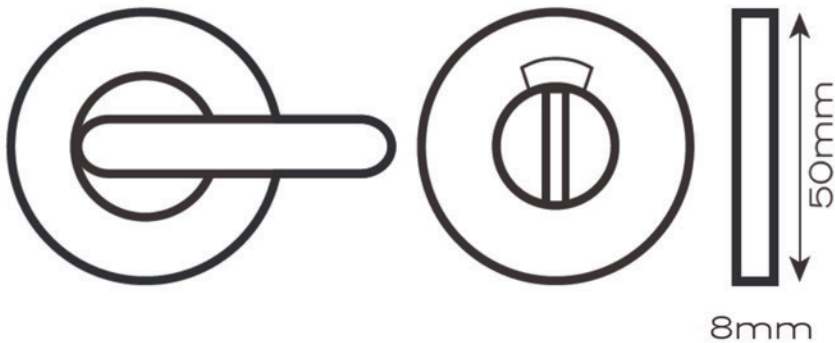

## Turn & Release

### 19007 50x8mm large turn & emergency release/indicator

- External indicator and coin release
- Through fixed
- Concealed fixings to prevent illegal tampering
- Metal inner rose
- Available in polished satin anodised aluminium