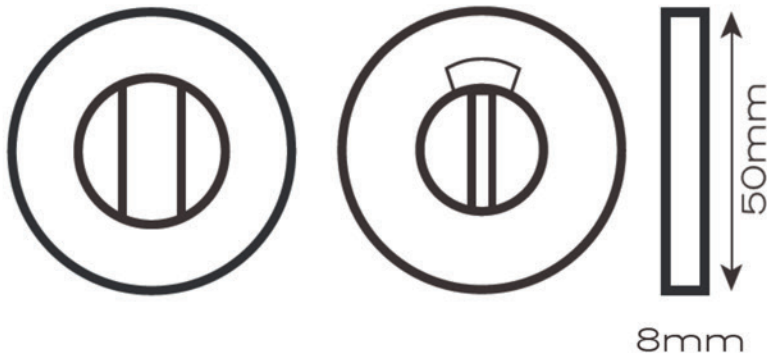

Turn & Release

19026 55x8mm turn & emergency release/indicator

- External indicator and coin release
- Through fixed
- Concealed fixings to prevent illegal tampering
- Metal inner rose
- Available in satin or polished stainless steel