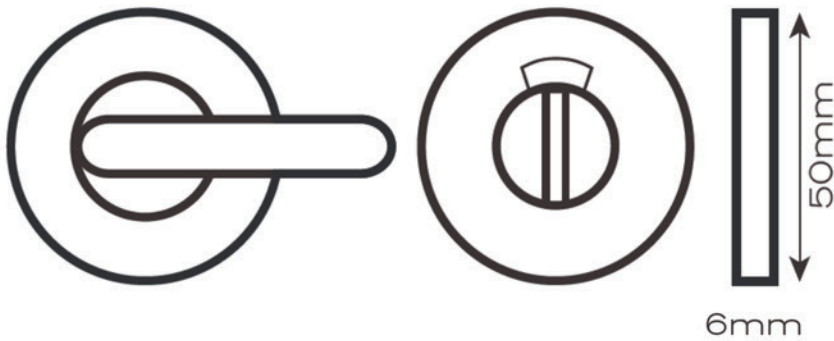

## Turn & Release

### 19017 50x6mm large turn & emergency release/indicator

- External indicator and coin release
- Through fixed
- Concealed fixings to prevent illegal tampering
- Metal inner rose
- Available in satin or polished stainless steel