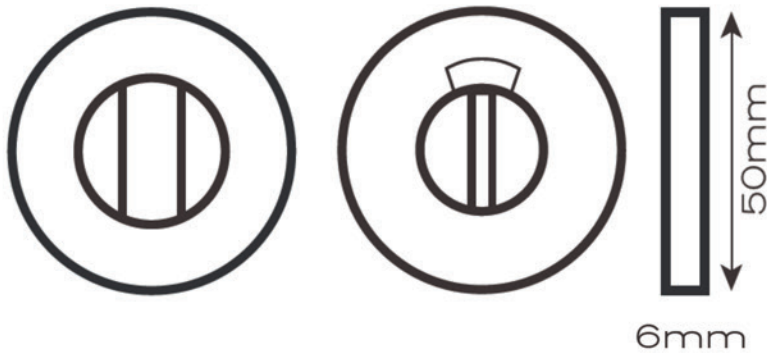

Turn & Release

19016 55x6mm turn & emergency release/indicator

- External indicator and coin release
- Through fixed
- Concealed fixings to prevent illegal tampering
- Metal inner rose
- Available in satin or polished stainless steel