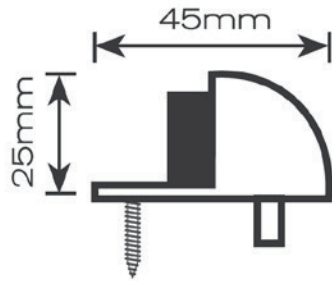

## Door Stop

---

**60031** floor fixed door stop with threaded location bolt and rubber buffer

- Location bolt extends 15mm into the floor providing very secure fixing
- Available in satin/polished stainless steel or satin anodised aluminium