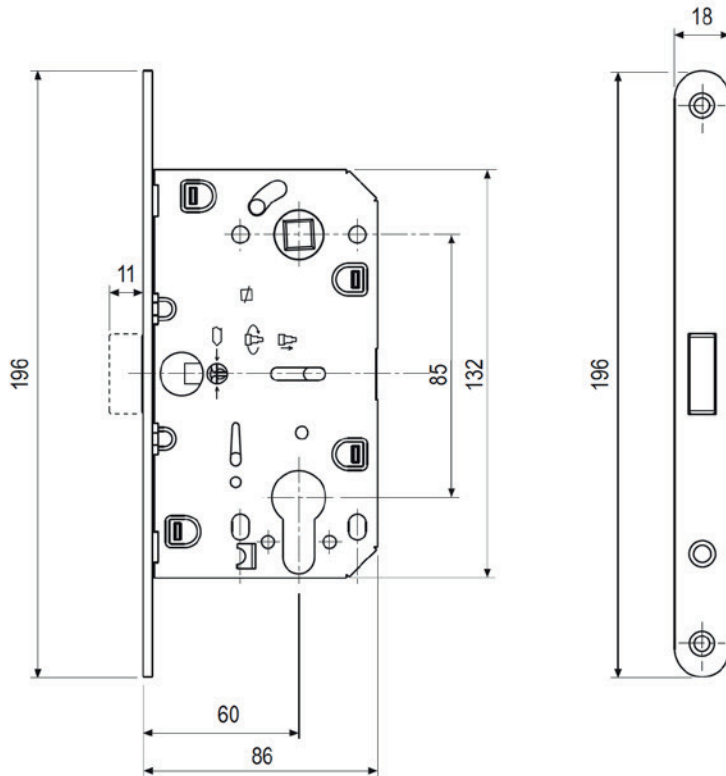

## Cylinder Lock

## 36041 magnetic europrofile sash lock

- Silent closing of the door
- Magnetic latch bolt restricted by lever handle
- Latch bolt stays retracted by lever handle
- Latch bolt automatically engaged into strike when door is closed
- Key or turn when rotated disengages the lever handles so that they do not operate the latch
- Adjustable strike plate with no projecting lip
- No separate deadbolt ensures a small strike plate
- Suitable for through fixed lever handles
- Ideal for use with concealed frame doorset systems