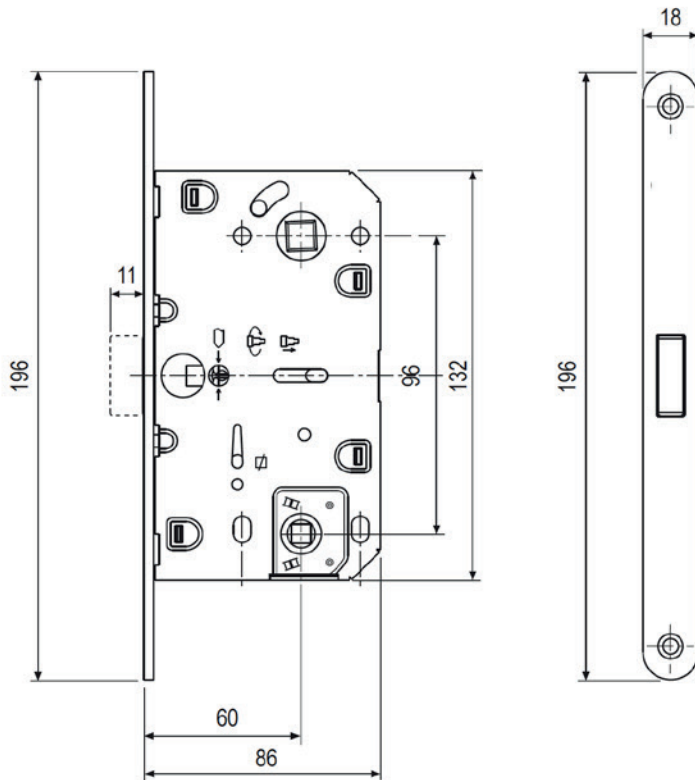

aspex

Bathroom Lock

36045 magnetic latch / bathroom lock

- Silent closing of the door
- Magnetic latch bolt restricted by lever handle
- Latch bolt stays retracted by lever handle
- Latch bolt automatically engaged into strike when door is closed
- Bathroom turn when rotated disengages lever handles so they do not operate the latch
- Universal latch / bathroom lock can be used for all internal doors
- Adjustable strike plate with no projecting lip
- No separate deadbolt ensures a small strike plate
- Suitable for through fixed lever handles
- Ideal for use with concealed frame doorset systems