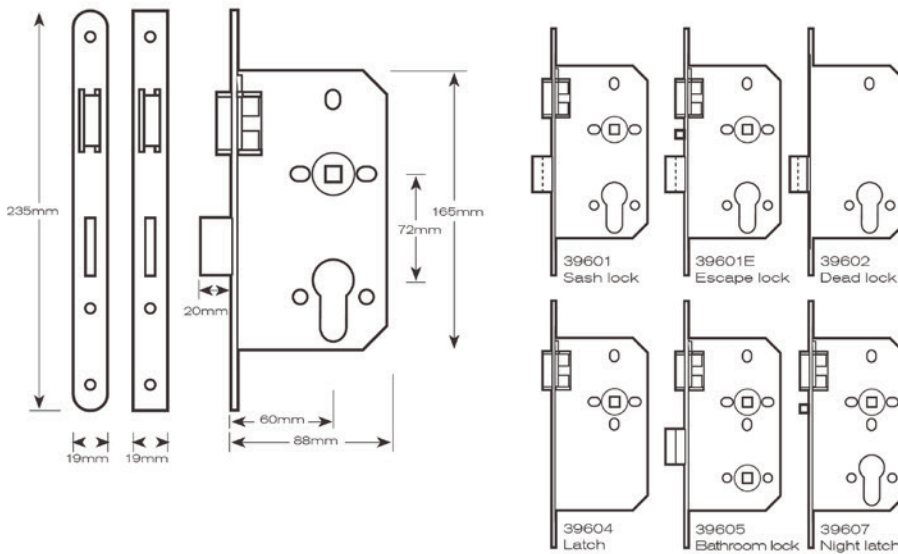

Locks

39601 europrofile sashlock case
 39601E europrofile escape sashlock case
 39602 europrofile deadlock case

39604 latch
 39605 bathroom lock
 39607 mortice night latch

- Self adjusting follower is engineered to tightly grip the lever handle spindle
- Heavy duty springing with short travel follower suitable for use with unsprung door furniture
- Double throw 20mm deadbolt

- 72mm to comply with BS8300
- Boxed striking plate
- Suitable for through fixed lever handles and escutcheons
- Reversible latch bolt
- CE marked

Technical Data

Fire Test Certificate:
 Certifire approved for use on FD60 timber doors and FD120 steel doors

Certification:
 Tested to EN12209
 Category of use grade 3

Maintenance

To be carried out by approved specialists only.
 Every three months make sure that the forend, strike plate and cylinder retaining screws are tight.