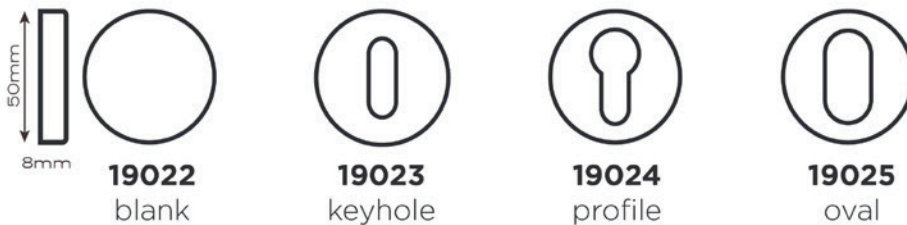

Escutcheons

- 19022 50x8mm stainless steel blank escutcheon
- 19023 50x8mm stainless steel keyhole escutcheon
- 19024 50x8mm stainless steel euro profile escutcheon
- 19025 50x8mm stainless steel oval profile escutcheon