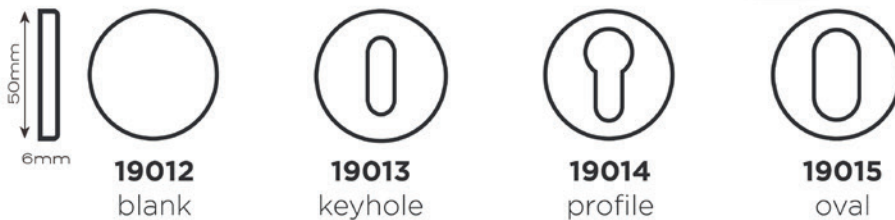

Escutcheons

- 19012 50x6mm stainless steel blank escutcheon
 19013 50x6mm stainless steel keyhole escutcheon
 19014 50x6mm stainless steel euro profile escutcheon
 19015 50x6mm stainless steel oval profile escutcheon