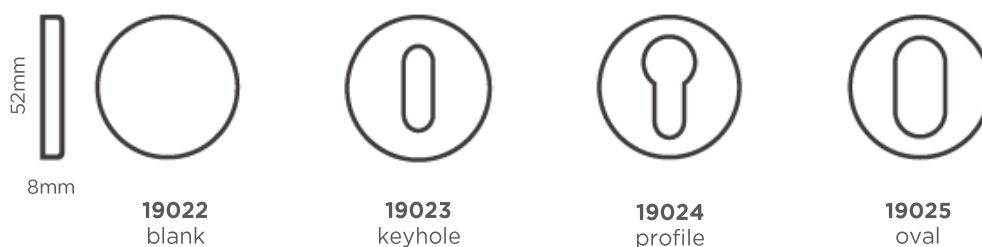

52x8 Stainless Steel Escutcheon

Not to scale

Overview

- 19022** 52x8mm stainless steel blank escutcheon
- 19023** 52x8mm stainless steel keyhole escutcheon
- 19024** 52x8mm stainless steel euro profile escutcheon
- 19025** 52x8mm stainless steel oval profile escutcheon