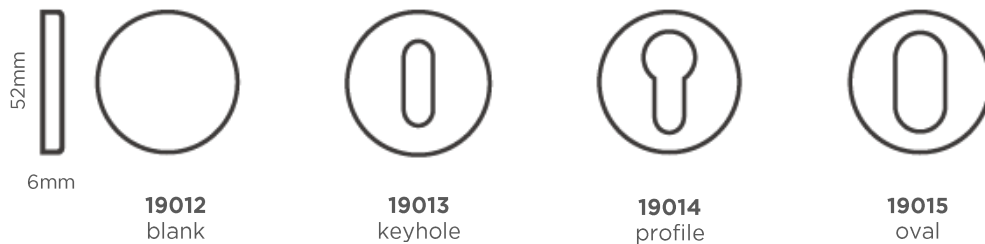

## 52x6 Stainless Steel Escutcheon

Not to scale

### Overview

- 19012** 52x6mm stainless steel blank escutcheon
- 19013** 52x6mm stainless steel keyhole escutcheon
- 19014** 52x6mm stainless steel euro profile escutcheon
- 19015** 52x6mm stainless steel oval profile escutcheon