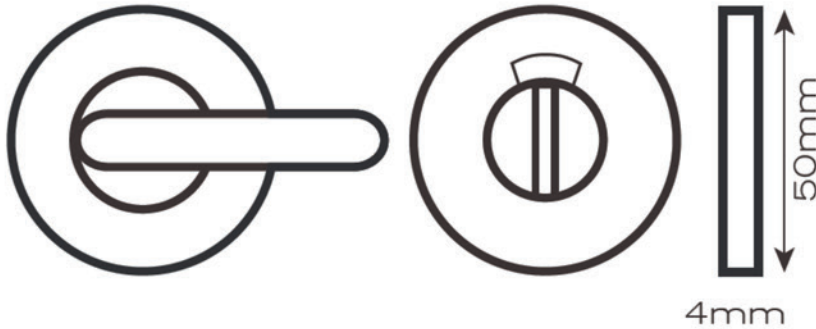

Turn & Release

19007 50x4mm large turn & emergency release/indicator

- External indicator and coin release
- Through fixed
- Concealed fixings to prevent illegal tampering
- Metal inner rose
- Available in satin or polished stainless steel