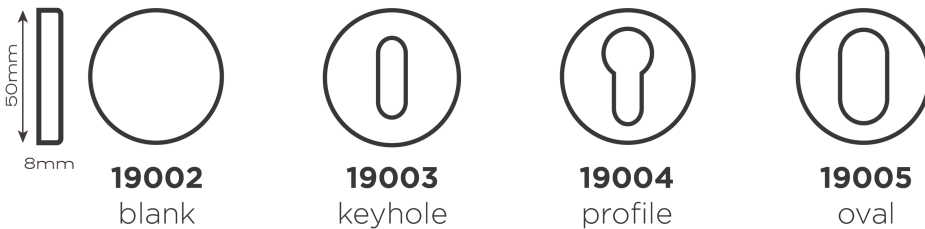

Escutcheons

- 19002 50x8mm aluminium blank escutcheon
- 19003 50x8mm aluminium keyhole escutcheon
- 19004 50x8mm aluminium euro profile escutcheon
- 19005 50x8mm aluminium oval profile escutcheon

- Through fixed roses with lugs
- Concealed fixings to prevent illegal tampering
- Metal inner rose
- Available in polished satin anodised aluminium