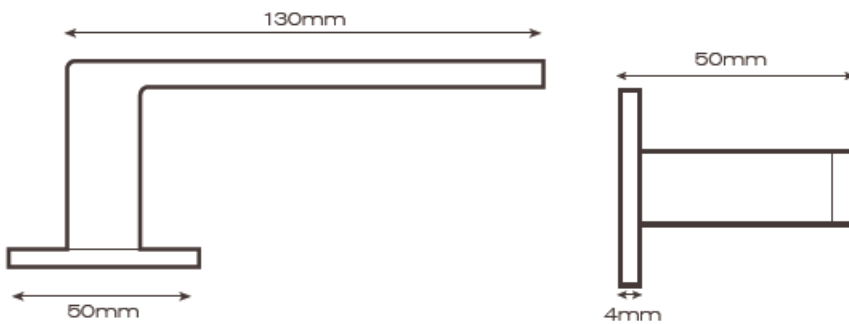

## Lever Handle

### 73005 19mm lever handle on 50x4mm rose

- Manufactured from grade 316 stainless steel
- Bronze self lubricating bearing system
- Through fixed roses
- Spindle fast fixing system prevents levers from pulling off the doors
- Concealed fixings to prevent illegal tampering
- Lever fixed to metal inner rose
- CE marked