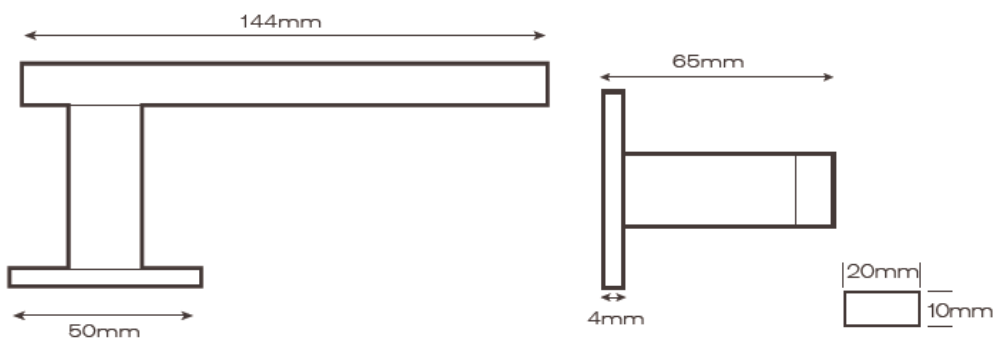

## Lever Handle

### 61001 19mm lever handle on 50x4mm rose

- Manufactured from grade 316 stainless steel
- Bronze self lubricating bearing system
- Through fixed roses
- Spindle fast fixing system prevents levers from pulling off the doors
- Concealed fixings to prevent illegal tampering
- Lever fixed to metal inner rose
- CE marked