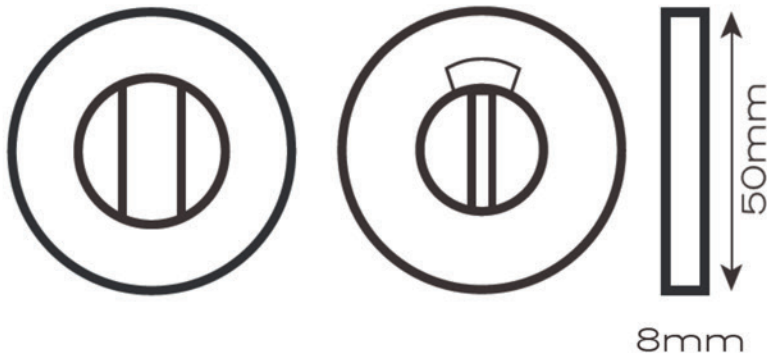

## Turn & Release

---

### 19006 55x8mm turn & emergency release/indicator

- External indicator and coin release
- Through fixed
- Concealed fixings to prevent illegal tampering
- Metal inner rose
- Available in polished satin aluminium