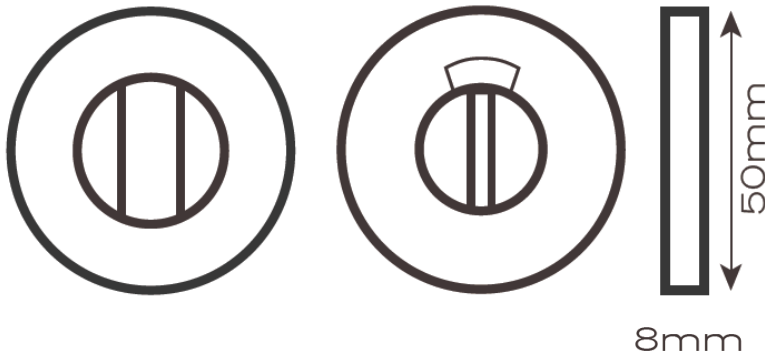

Turn & Release

19006 55x8mm turn & emergency release/indicator

- External indicator and coin release
- Through fixed
- Concealed fixings to prevent illegal tampering
- Metal inner rose
- Available in polished satin aluminium