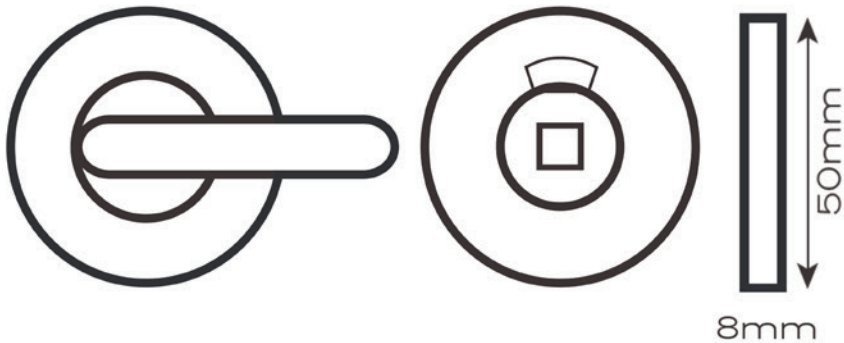

Turn & Release

19027K 50x8mm large turn & key operated emergency release/indicator

- External indicator and coin release
- Through fixed
- Concealed fixings to prevent illegal tampering
- Metal inner rose
- Available in satin or polished stainless steel