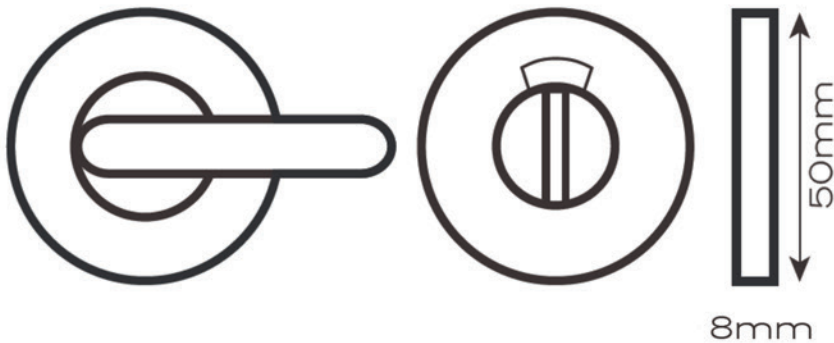

## Turn & Release

### 19027 50x8mm large turn & emergency release/indicator

- External indicator and coin release
- Through fixed
- Concealed fixings to prevent illegal tampering
- Metal inner rose
- Available in satin or polished stainless steel