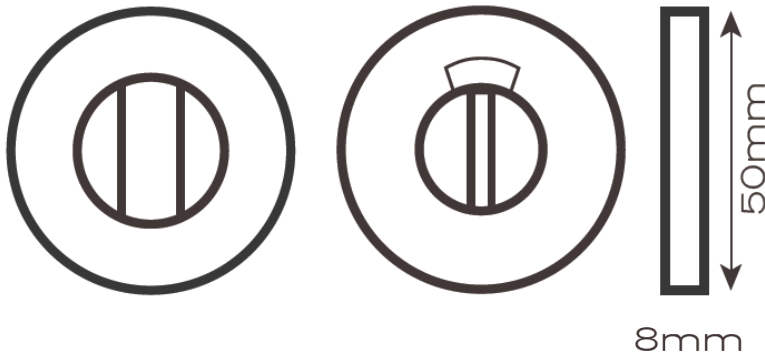

Turn & Release

19026 55x8mm turn & emergency release/indicator

- External indicator and coin release
- Through fixed
- Concealed fixings to prevent illegal tampering
- Metal inner rose
- Available in satin or polished stainless steel