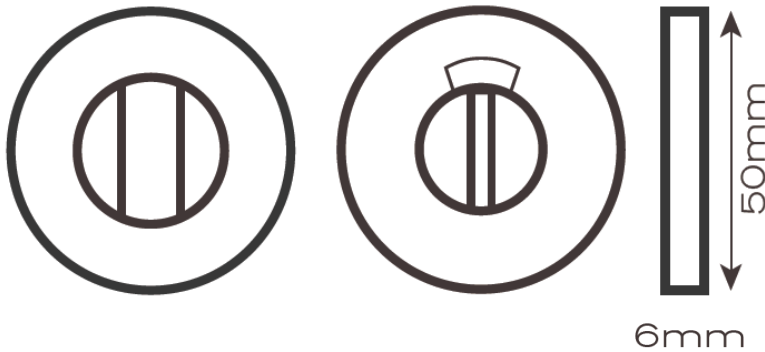

## Turn & Release

---

### 19016 55x6mm turn & emergency release/indicator

- External indicator and coin release
- Through fixed
- Concealed fixings to prevent illegal tampering
- Metal inner rose
- Available in satin or polished stainless steel