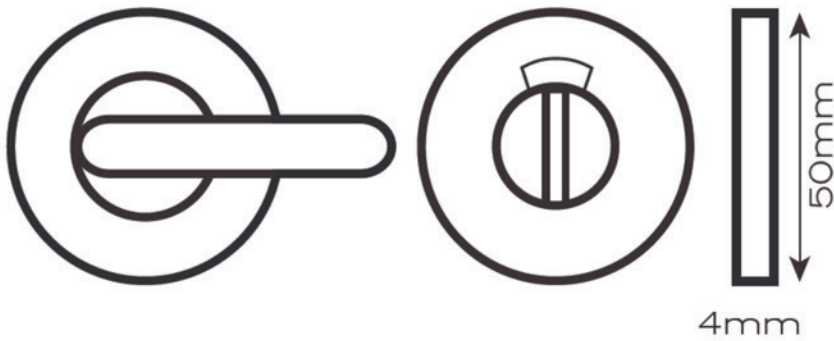

## Turn & Release

### 19007T 50x4mm large turn & emergency release/indicator

- External indicator and coin release
- Through fixed
- Concealed fixings to prevent illegal tampering
- Metal inner rose
- Available in satin or polished stainless steel