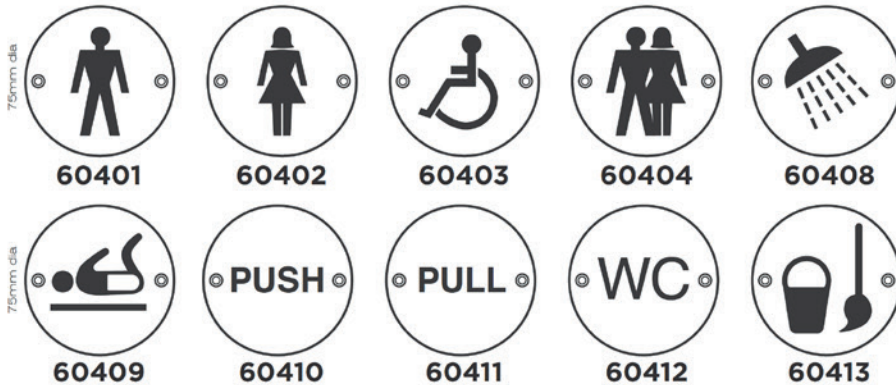

Door Signs

60401 75mm male symbol	60409 75mm baby change symbol
60402 75mm female symbol	60410 75mm push symbol
60403 75mm disabled symbol	60411 75mm pull symbol
60404 75mm unisex symbol	60412 75mm WC symbol
60408 75mm shower symbol	60413 75mm cleaners cupboard symbol

- Available in satin/polished stainless steel or satin anodised aluminium
- Drilled & countersunk for screw fixings
- Screen printed

Maintenance

To be carried out by approved specialist only.

No abrasives or chemical materials to be used, wipe with soft damp cloth, or when necessary warm soapy water and a soft cloth. At least once a year check and tighten any screws that may become loose.