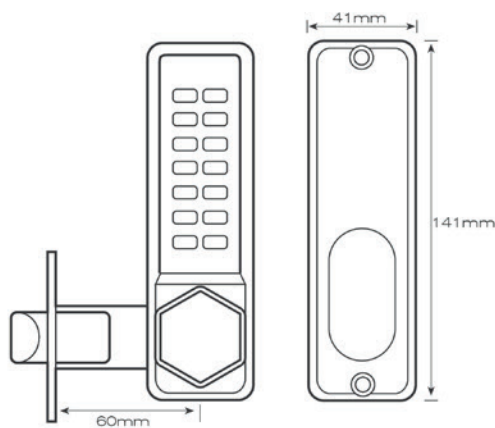

Digital Locks

2250 light duty digital lock

2255 light duty digital lock with holdback

These digital locks are ideal for use in low traffic areas where keyless entry is required. The locks are available as a standard unit or with a mechanical holdback and are easy to install.

- Single access code of 4 to 7 digits
- Easy code change once the lock is removed from the door
- Suitable for doors up to 65mm thick
- Reversible latch for LH or RH doors

Maintenance

To be carried out by approved specialist only.

No abrasives or chemical materials to be used. Wipe with soft damp cloth or, when necessary, warm soapy water and a soft cloth. At least once a year, check for correct tolerance and wear, and tighten any screws that may become loose.

If for any reason the products fail due to a defect in manufacture, contact us and we will advise you of the replacement procedure.