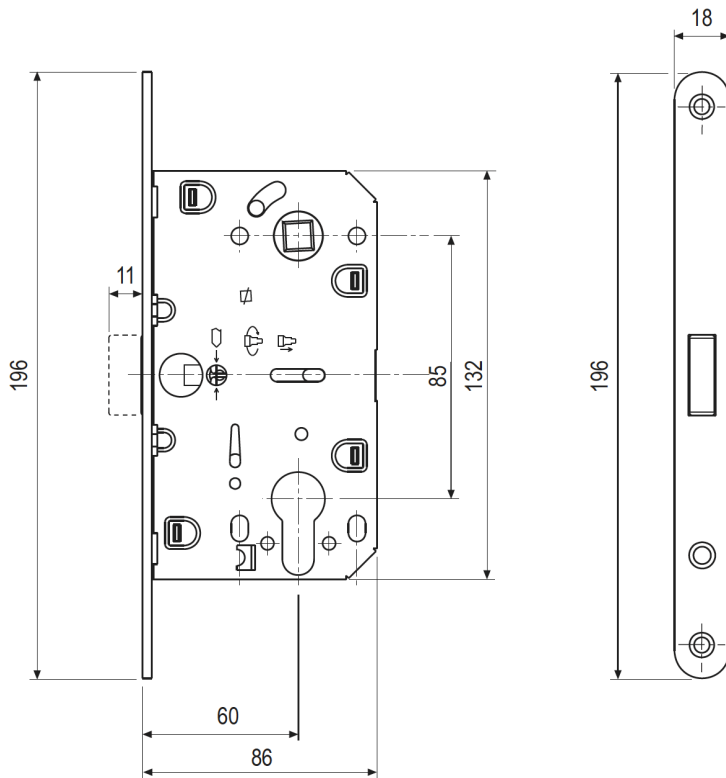

Cylinder Lock

36041 magnetic europrofile sash lock

- Silent closing of the door
- Magnetic latch bolt restricted by lever handle
- Latch bolt stays retracted by lever handle
- Latch bolt automatically engaged into strike when door is closed
- Key or turn when rotated disengages the lever handles so that they do not operate the latch
- Adjustable strike plate with no projecting lip
- No separate deadbolt ensures a small strike plate
- Suitable for through fixed lever handles
- Ideal for use with concealed frame doorset systems