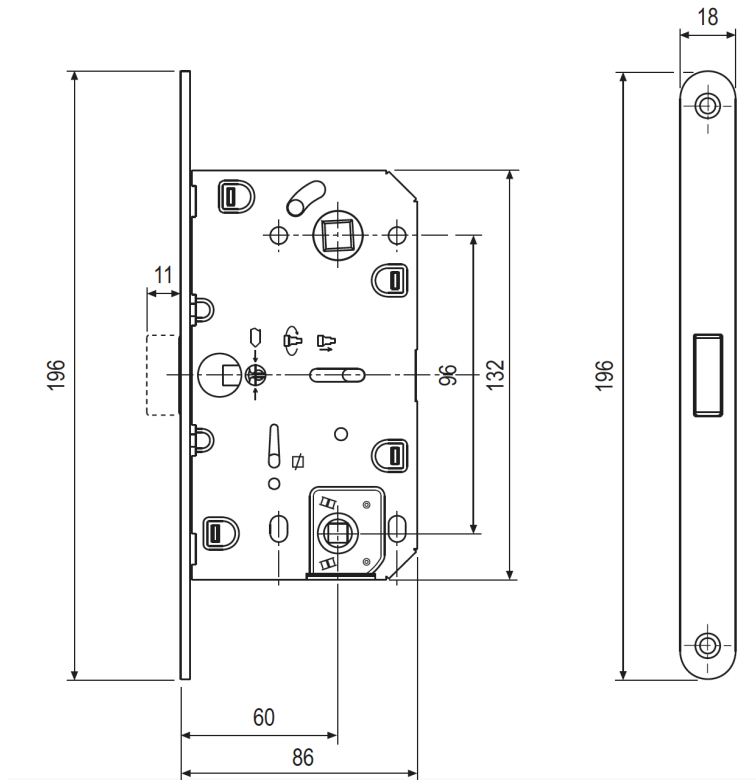

Bathroom Lock

36045 magnetic latch / bathroom lock

- Silent closing of the door
- Magnetic latch bolt restricted by lever handle
- Latch bolt stays retracted by lever handle
- Latch bolt automatically engaged into strike when door is closed
- Bathroom turn when rotated disengages lever handles so they do not operate the latch
- Universal latch / bathroom lock can be used for all internal doors
- Adjustable strike plate with no projecting lip
- No separate deadbolt ensures a small strike plate
- Suitable for through fixed lever handles
- Ideal for use with concealed frame doorset systems