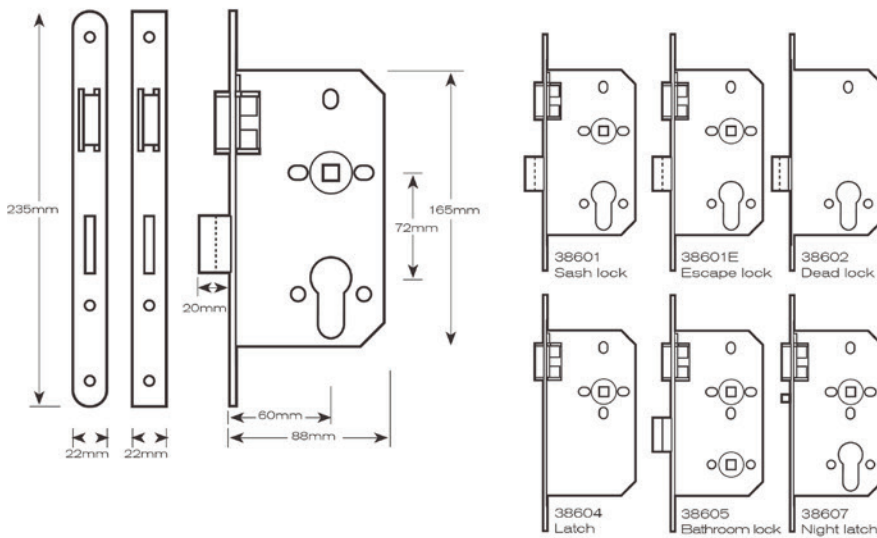

Locks

38601 europrofile sashlock case

38601E europrofile escape sashlock case

38602 europrofile deadlock case

38604 latch

38605 bathroom lock

38607 mortice night latch

- Self adjusting follower is engineered to tightly grip the lever handle spindle
- Heavy duty springing with short travel follower suitable for use with unsprung door furniture
- Double throw 20mm deadbolt

- 72mm to comply with BS8300
- Boxed striking plate
- Suitable for through fixed lever handle and escutcheons
- Reversible latch bolt
- CE marked

Technical Data

Fire Test Certificate:

Certifire approved for use on FD60 fire doors

Certification:

Tested to EN12209
Category of use grade 3

Maintenance

To be carried out by approved specialist only.
Every three months make sure that the forend, strike plate and cylinder retaining screws are tight.