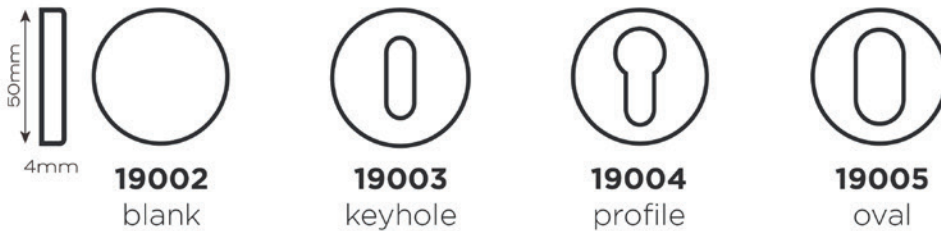

Escutcheons

- 19002 50x4mm stainless steel blank escutcheon
- 19003 50x4mm stainless steel keyhole escutcheon
- 19004 50x4mm stainless steel euro profile escutcheon
- 19005 50x4mm stainless steel oval profile escutcheon