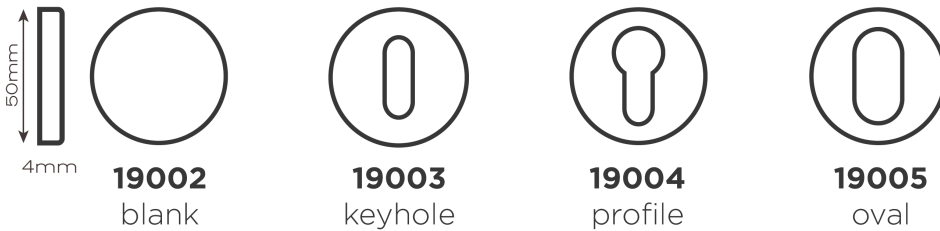

Escutcheons

- 19002 50x4mm stainless steel blank escutcheon
- 19003 50x4mm stainless steel keyhole escutcheon
- 19004 50x4mm stainless steel euro profile escutcheon
- 19005 50x4mm stainless steel oval profile escutcheon