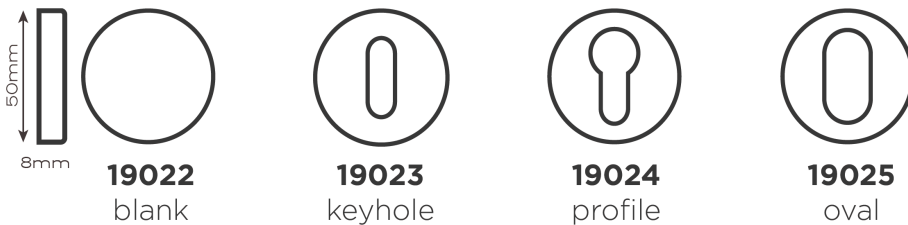

Escutcheons

19022 50x8mm stainless steel blank escutcheon

19023 50x8mm stainless steel keyhole escutcheon

19024 50x8mm stainless steel euro profile escutcheon

19025 50x8mm stainless steel oval profile escutcheon