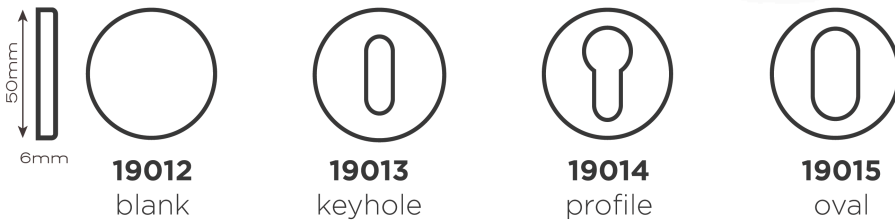

Escutcheons

19012 50x6mm stainless steel blank escutcheon

19013 50x6mm stainless steel keyhole escutcheon

19014 50x6mm stainless steel euro profile escutcheon

19015 50x6mm stainless steel oval profile escutcheon