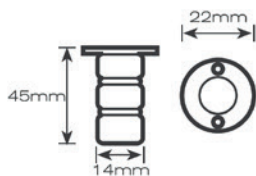

Floor Sockets

60953 dust excluding socket

Finishes:

- Satin chrome plated