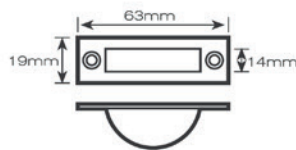

60952 easy clean socket

Finishes:

- Satin chrome plated
- Satin anodised aluminium

Maintenance

To be carried out by approved specialists only.

At least once a year check and tighten any screws that may become loose. Also apply sufficient oil to the shoot end and behind the operating lever of the bolt.

If for any reason the products fail due to a defect in manufacture, contact Aspex and we will advise you of the replacement procedure.