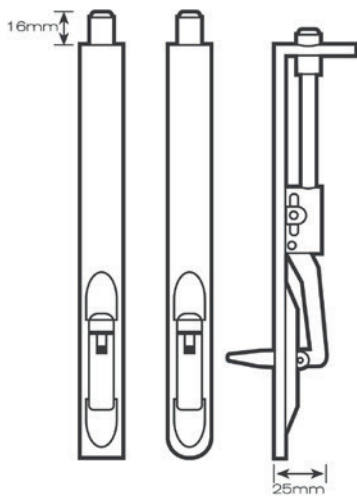

## Flush Bolt

- 60541 152x19mm lever action flush bolt
- 60542 200x19mm lever action flush bolt
- 60543 300x19mm lever action flush bolt
- 60544 457x19mm lever action flush bolt
- 60545 600x19mm lever action flush bolt
- 60546 914x19mm lever action flush bolt

- Available with square or radiused forends (suffix R for radiused)
- Available in satin/polished stainless steel or satin anodised aluminium